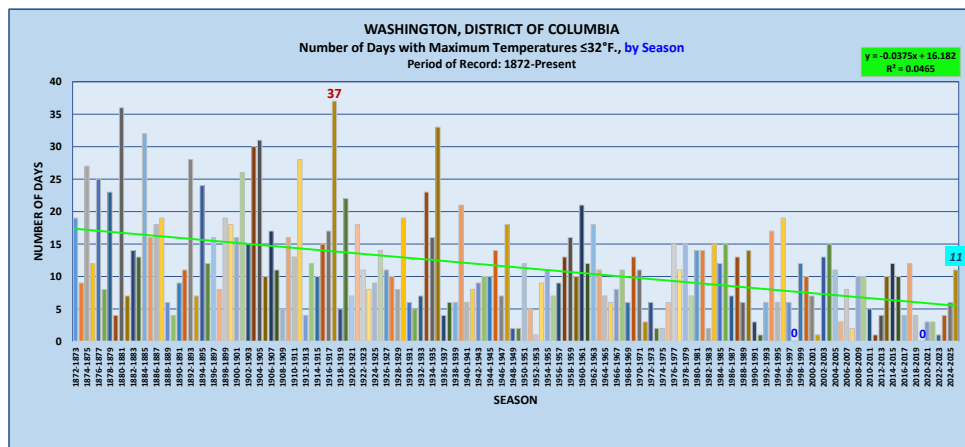

1964-1965	0	0	0	0	0	0	6	1	0	0	0	0	7
1965-1966	0	0	0	0	0	0	5	1	0	0	0	0	6
1966-1967	0	0	0	0	0	3	1	4	0	0	0	0	8
1967-1968	0	0	0	0	0	0	7	4	0	0	0	0	11
1968-1969	0	0	0	0	0	3	3	0	0	0	0	0	6
1969-1970	0	0	0	0	0	2	8	3	0	0	0	0	13
1970-1971	0	0	0	0	0	0	8	3	0	0	0	0	11
1971-1972	0	0	0	0	0	0	1	2	0	0	0	0	3
1972-1973	0	0	0	0	0	1	3	2	0	0	0	0	6
1973-1974	0	0	0	0	0	2	0	0	0	0	0	0	2
1974-1975	0	0	0	0	0	0	2	0	0	0	0	0	2
1975-1976	0	0	0	0	0	1	5	0	0	0	0	0	6
1976-1977	0	0	0	0	1	1	12	1	0	0	0	0	15
1977-1978	0	0	0	0	0	5	3	3	0	0	0	0	11
1978-1979	0	0	0	0	0	0	4	11	0	0	0	0	15
1979-1980	0	0	0	0	0	0	2	3	2	0	0	0	7
1980-1981	0	0	0	0	0	4	8	2	0	0	0	0	14
1981-1982	0	0	0	0	0	1	13	0	0	0	0	0	14
1982-1983	0	0	0	0	0	0	1	1	0	0	0	0	2
1983-1984	0	0	0	0	0	6	8	0	1	0	0	0	15
1984-1985	0	0	0	0	0	1	8	3	0	0	0	0	12
1985-1986	0	0	0	0	0	4	7	4	0	0	0	0	15
1986-1987	0	0	0	0	0	0	5	2	0	0	0	0	7
1987-1988	0	0	0	0	0	0	10	3	0	0	0	0	13
1988-1989	0	0	0	0	0	3	0	1	2	0	0	0	6
1989-1990	0	0	0	0	0	12	0	2	0	0	0	0	14
1990-1991	0	0	0	0	0	0	2	1	0	0	0	0	3
1991-1992	0	0	0	0	0	0	1	0	0	0	0	0	1
1992-1993	0	0	0	0	0	0	1	4	1	0	0	0	6
1993-1994	0	0	0	0	0	5	8	4	0	0	0	0	17
1994-1995	0	0	0	0	0	0	1	5	0	0	0	0	6
1995-1996	0	0	0	0	0	5	6	6	2	0	0	0	19
1996-1997	0	0	0	0	0	1	5	0	0	0	0	0	6
1997-1998	0	0	0	0	0	0	0	0	0	0	0	0	0
1998-1999	0	0	0	0	0	3	7	1	1	0	0	0	12
1999-2000	0	0	0	0	0	2	8	0	0	0	0	0	10
2000-2001	0	0	0	0	0	6	0	1	0	0	0	0	7
2001-2002	0	0	0	0	0	1	0	0	0	0	0	0	1
2002-2003	0	0	0	0	0	2	7	4	0	0	0	0	13
2003-2004	0	0	0	0	0	0	15	0	0	0	0	0	15
2004-2005	0	0	0	0	0	2	9	0	0	0	0	0	11
2005-2006	0	0	0	0	0	2	0	1	0	0	0	0	3
2006-2007	0	0	0	0	0	0	1	6	1	0	0	0	8
2007-2008	0	0	0	0	0	0	1	1	0	0	0	0	2
2008-2009	0	0	0	0	0	1	6	1	2	0	0	0	10
2009-2010	0	0	0	0	0	1	6	3	0	0	0	0	10
2010-2011	0	0	0	0	0	2	3	0	0	0	0	0	5
2011-2012	0	0	0	0	0	0	1	0	0	0	0	0	1
2012-2013	0	0	0	0	0	0	4	0	0	0	0	0	4
2013-2014	0	0	0	0	0	0	7	2	1	0	0	0	10
2014-2015	0	0	0	0	0	0	4	7	1	0	0	0	12
2015-2016	0	0	0	0	0	0	5	5	0	0	0	0	10
2016-2017	0	0	0	0	0	1	3	0	0	0	0	0	4
2017-2018	0	0	0	0	0	4	8	0	0	0	0	0	12
2018-2019	0	0	0	0	0	0	3	1	0	0	0	0	4
2019-2020	0	0	0	0	0	0	0	0	0	0	0	0	0
2020-2021	0	0	0	0	0	0	0	3	0	0	0	0	3
2021-2022	0	0	0	0	0	0	3	0	0	0	0	0	3
2022-2023	0	0	0	0	0	1	0	0	0	0	0	0	1
2023-2024	0	0	0	0	0	0	4	0	0	0	0	0	4
2024-2025	0	0	0	0	0	0	4	2	0	0	0	0	6
2025-2026	0	0	0	0	0	1	8	2	0	0	0	0	11
SEASON	JUL	AUG	SEP	OCT	NOV	DEC	JAN	FEB	MAR	APR	MAY	JUN	SEASON TOTAL
Average through 2024-2025	0.0	0.0	0.0	0.0	0.2	2.7	5.0	3.0	0.7	0.0	0.0	0.0	11.4
Maximum through 2025-2026	0	0	0	0	4	15	19	13	7	0	0	0	37
Maximum Year/Season	All Years	All Years	All Years	All Years	1880	1876	1940, 1918	1904	1960	All Years	All Years	All Years	1917-1918
Minimum through 2025-2026	0	0	0	0	0	0	0	0	0	0	0	0	0
Minimum Year/Season	All Years	All Years	All Years	All Years	2025+	2024+	2023+	2024+	2026+	All Years	All Years	All Years	2019-2020, 1997-1998

Data through 6/5/2026, Updated 6/6/2026