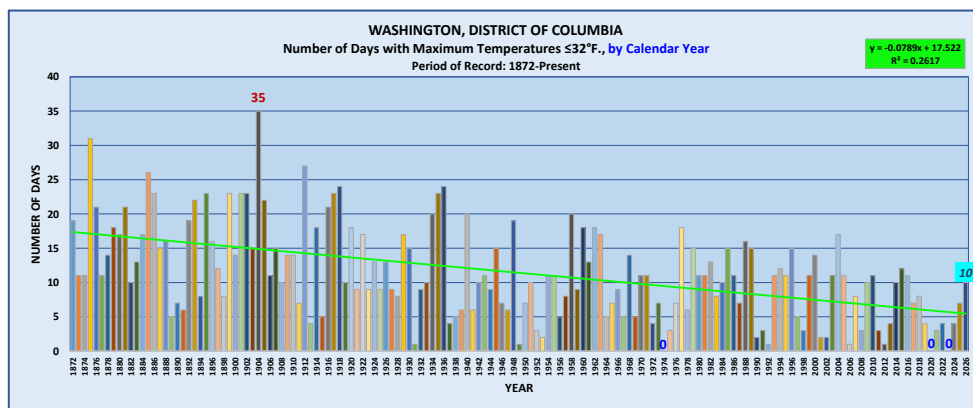

1970	8	3	0	0	0	0	0	0	0	0	0	0	11
1971	8	3	0	0	0	0	0	0	0	0	0	0	11
1972	1	2	0	0	0	0	0	0	0	0	0	1	4
1973	3	2	0	0	0	0	0	0	0	0	0	2	7
1974	0	0	0	0	0	0	0	0	0	0	0	0	0
1975	2	0	0	0	0	0	0	0	0	0	0	1	3
1976	5	0	0	0	0	0	0	0	0	0	1	1	7
1977	12	1	0	0	0	0	0	0	0	0	0	5	18
1978	3	3	0	0	0	0	0	0	0	0	0	0	6
1979	4	11	0	0	0	0	0	0	0	0	0	0	15
1980	2	3	2	0	0	0	0	0	0	0	0	4	11
1981	8	2	0	0	0	0	0	0	0	0	0	1	11
1982	13	0	0	0	0	0	0	0	0	0	0	0	13
1983	1	1	0	0	0	0	0	0	0	0	0	6	8
1984	8	0	1	0	0	0	0	0	0	0	0	1	10
1985	8	3	0	0	0	0	0	0	0	0	0	4	15
1986	7	4	0	0	0	0	0	0	0	0	0	0	11
1987	5	2	0	0	0	0	0	0	0	0	0	0	7
1988	10	3	0	0	0	0	0	0	0	0	0	3	16
1989	0	1	2	0	0	0	0	0	0	0	0	12	15
1990	0	2	0	0	0	0	0	0	0	0	0	0	2
1991	2	1	0	0	0	0	0	0	0	0	0	0	3
1992	1	0	0	0	0	0	0	0	0	0	0	0	1
1993	1	4	1	0	0	0	0	0	0	0	0	5	11
1994	8	4	0	0	0	0	0	0	0	0	0	0	12
1995	1	5	0	0	0	0	0	0	0	0	0	5	11
1996	6	6	2	0	0	0	0	0	0	0	0	1	15
1997	5	0	0	0	0	0	0	0	0	0	0	0	5
1998	0	0	0	0	0	0	0	0	0	0	0	3	3
1999	7	1	1	0	0	0	0	0	0	0	0	2	11
2000	8	0	0	0	0	0	0	0	0	0	0	6	14
2001	0	1	0	0	0	0	0	0	0	0	0	1	2
2002	0	0	0	0	0	0	0	0	0	0	0	2	2
2003	7	4	0	0	0	0	0	0	0	0	0	0	11
2004	15	0	0	0	0	0	0	0	0	0	0	2	17
2005	9	0	0	0	0	0	0	0	0	0	0	2	11
2006	0	1	0	0	0	0	0	0	0	0	0	0	1
2007	1	6	1	0	0	0	0	0	0	0	0	0	8
2008	1	1	0	0	0	0	0	0	0	0	0	1	3
2009	6	1	2	0	0	0	0	0	0	0	0	1	10
2010	6	3	0	0	0	0	0	0	0	0	0	2	11
2011	3	0	0	0	0	0	0	0	0	0	0	0	3
2012	1	0	0	0	0	0	0	0	0	0	0	0	1
2013	4	0	0	0	0	0	0	0	0	0	0	0	4
2014	7	2	1	0	0	0	0	0	0	0	0	0	10
2015	4	7	1	0	0	0	0	0	0	0	0	0	12
2016	5	5	0	0	0	0	0	0	0	0	0	1	11
2017	3	0	0	0	0	0	0	0	0	0	0	4	7
2018	8	0	0	0	0	0	0	0	0	0	0	0	8
2019	3	1	0	0	0	0	0	0	0	0	0	0	4
2020	0	0	0	0	0	0	0	0	0	0	0	0	0
2021	0	3	0	0	0	0	0	0	0	0	0	0	3
2022	3	0	0	0	0	0	0	0	0	0	0	1	4
2023	0	0	0	0	0	0	0	0	0	0	0	0	0
2024	4	0	0	0	0	0	0	0	0	0	0	0	4
2025	4	2	0	0	0	0	0	0	0	0	0	1	7
2026	8	2	0	0	0	0	0	0	0	0	0	0	10
YEAR	JAN	FEB	MAR	APR	MAY	JUN	JUL	AUG	SEP	OCT	NOV	DEC	ANNUAL TOTAL
Average through 2025	5.0	3.0	0.7	0.0	0.0	0.0	0.0	0.0	0.0	0.0	0.2	2.6	11.4
Maximum through 2026	19	13	7	0	0	0	0	0	0	0	4	15	35
Maximum Year	1940, 1918	1904	1960	All Years	All Years	All Years	All Years	All Years	All Years	All Years	1880	1876	1904
Minimum through 2026	0	0	0	0	0	0	0	0	0	0	0	0	0
Minimum Year	2023+	2024+	2026+	All Years	All Years	All Years	All Years	All Years	All Years	All Years	2025+	2024+	2023, 2020, 1974

Data through 6/5/2026, Updated 6/6/2026

STATION LOCATION	PERIODS OF RECORD
1719 G St. NW, District of Columbia	1/1/1884 - 8/14/1888
1744 G St. NW, District of Columbia	8/15/1888 - 3/21/1889
2416 M St NW, District of Columbia	3/22/1889 - 6/30/1945
Ronald Reagan Washington National Airport (DCA), Arlington, VA	7/1/1945 - Present